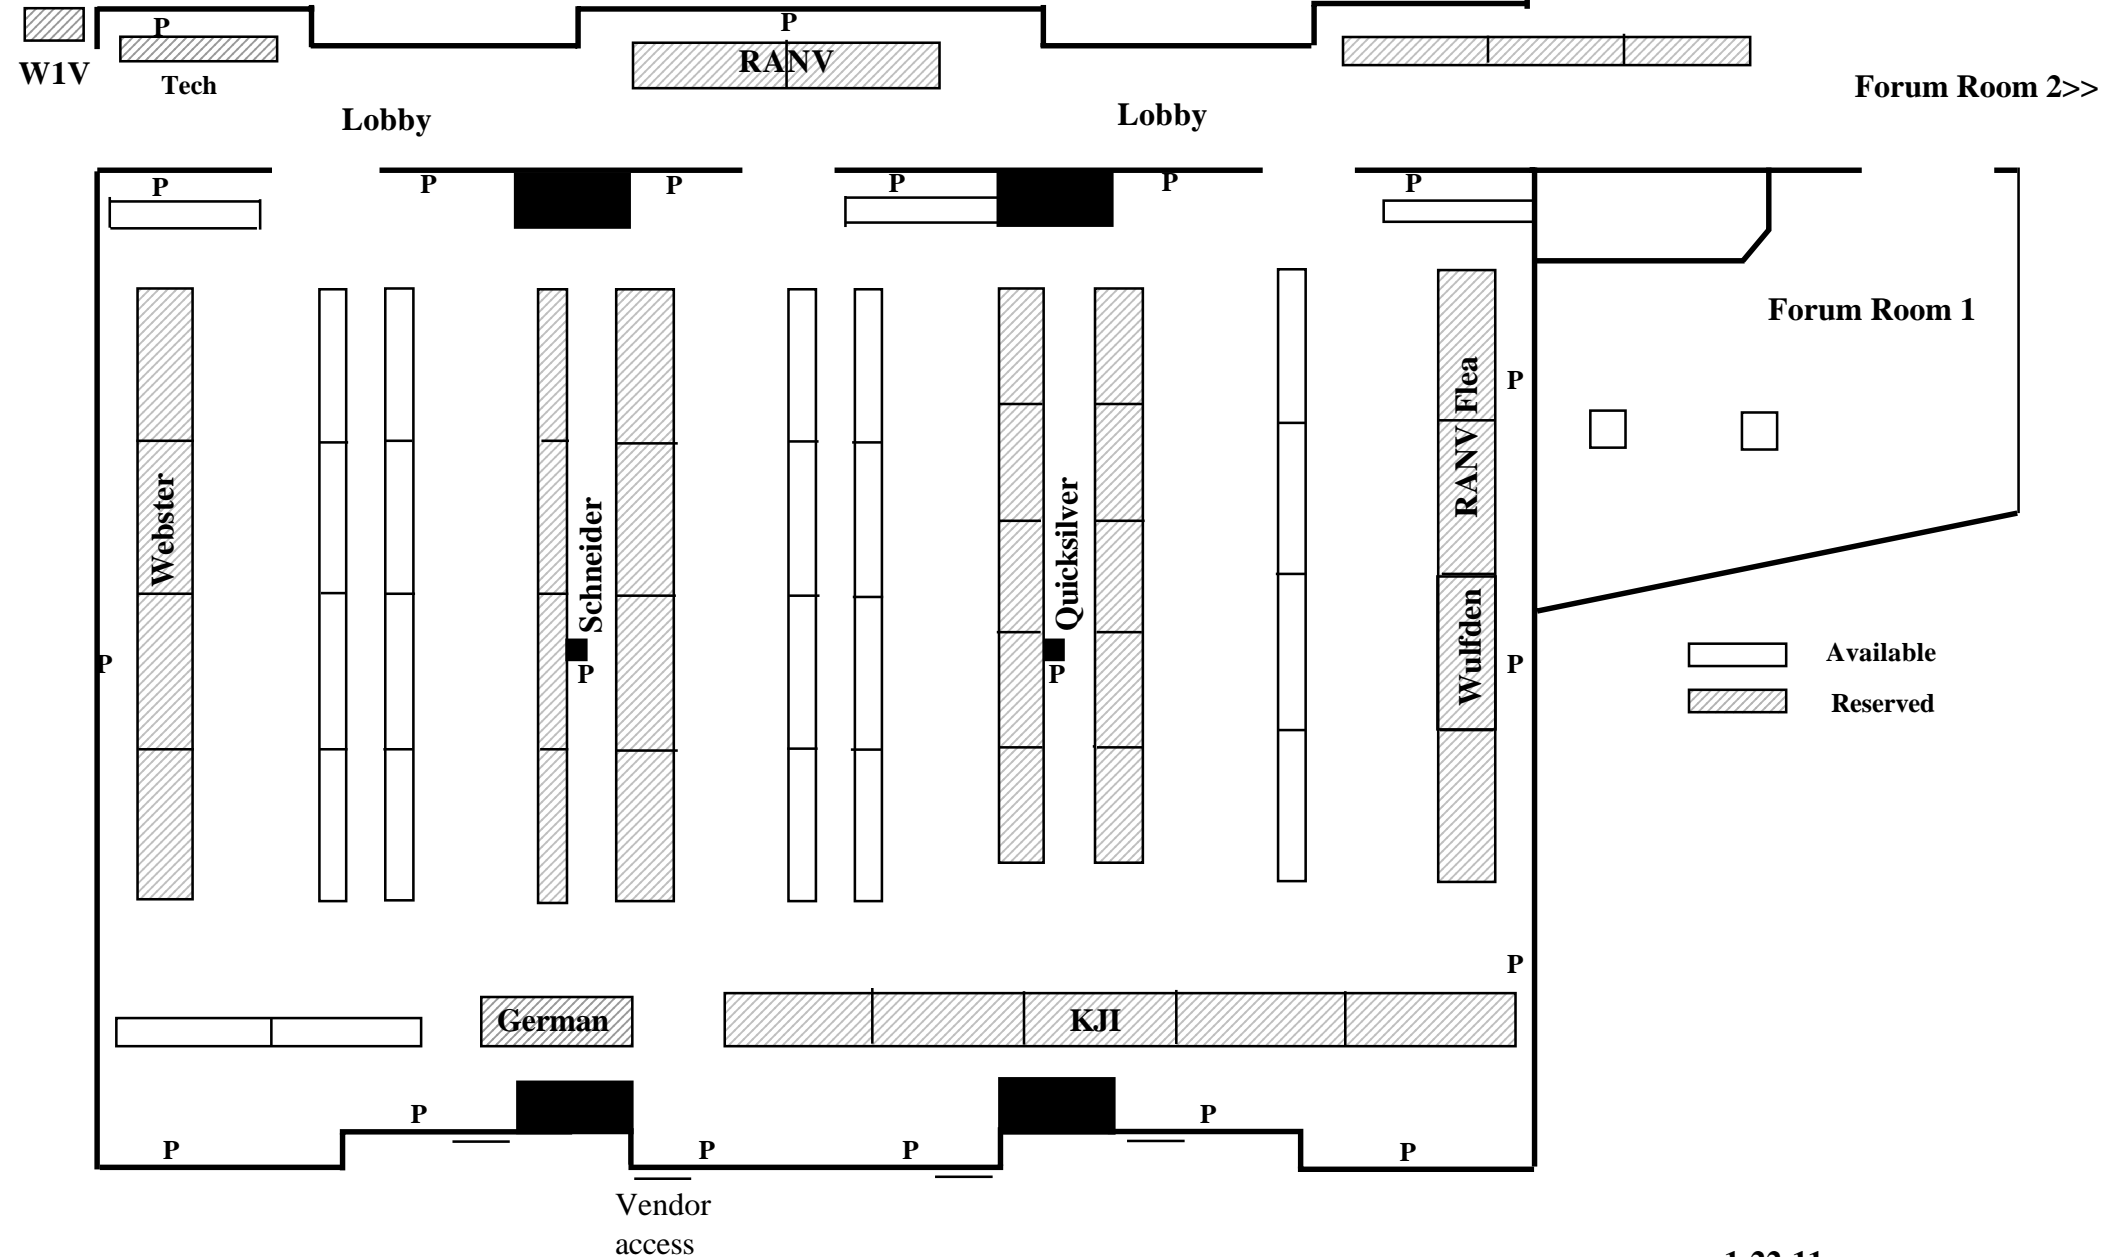

# HAM-COM - FEBRUARY 26, 2011 - LAYOUT

Break Area

 Available  
 Reserved

P= Power Available

1-22-11